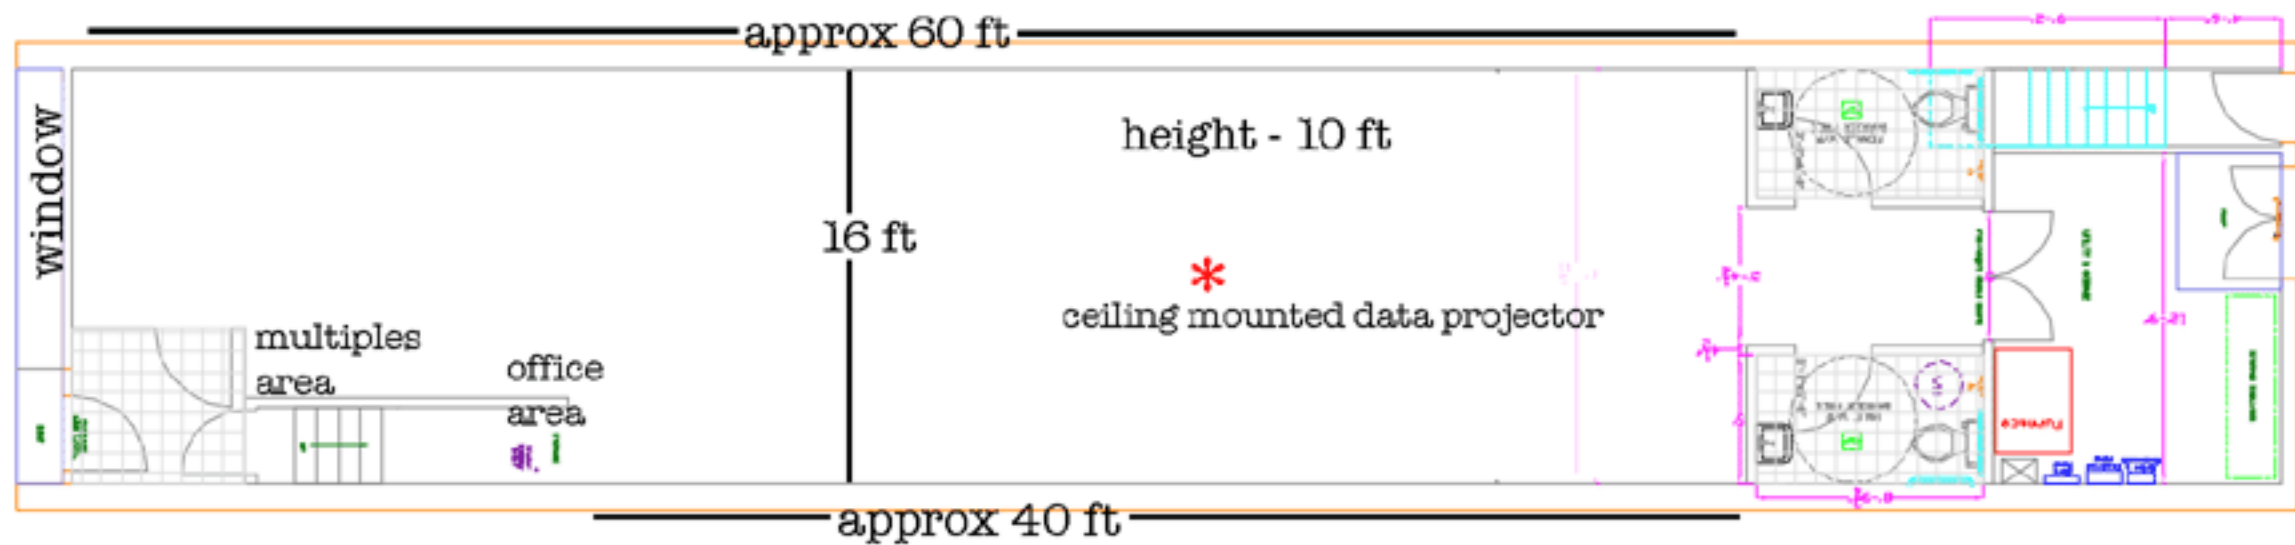

Forest City Gallery Floorplan

FCG has two movable walls (8' by 8' by 40") to reconfigure the space as needed.